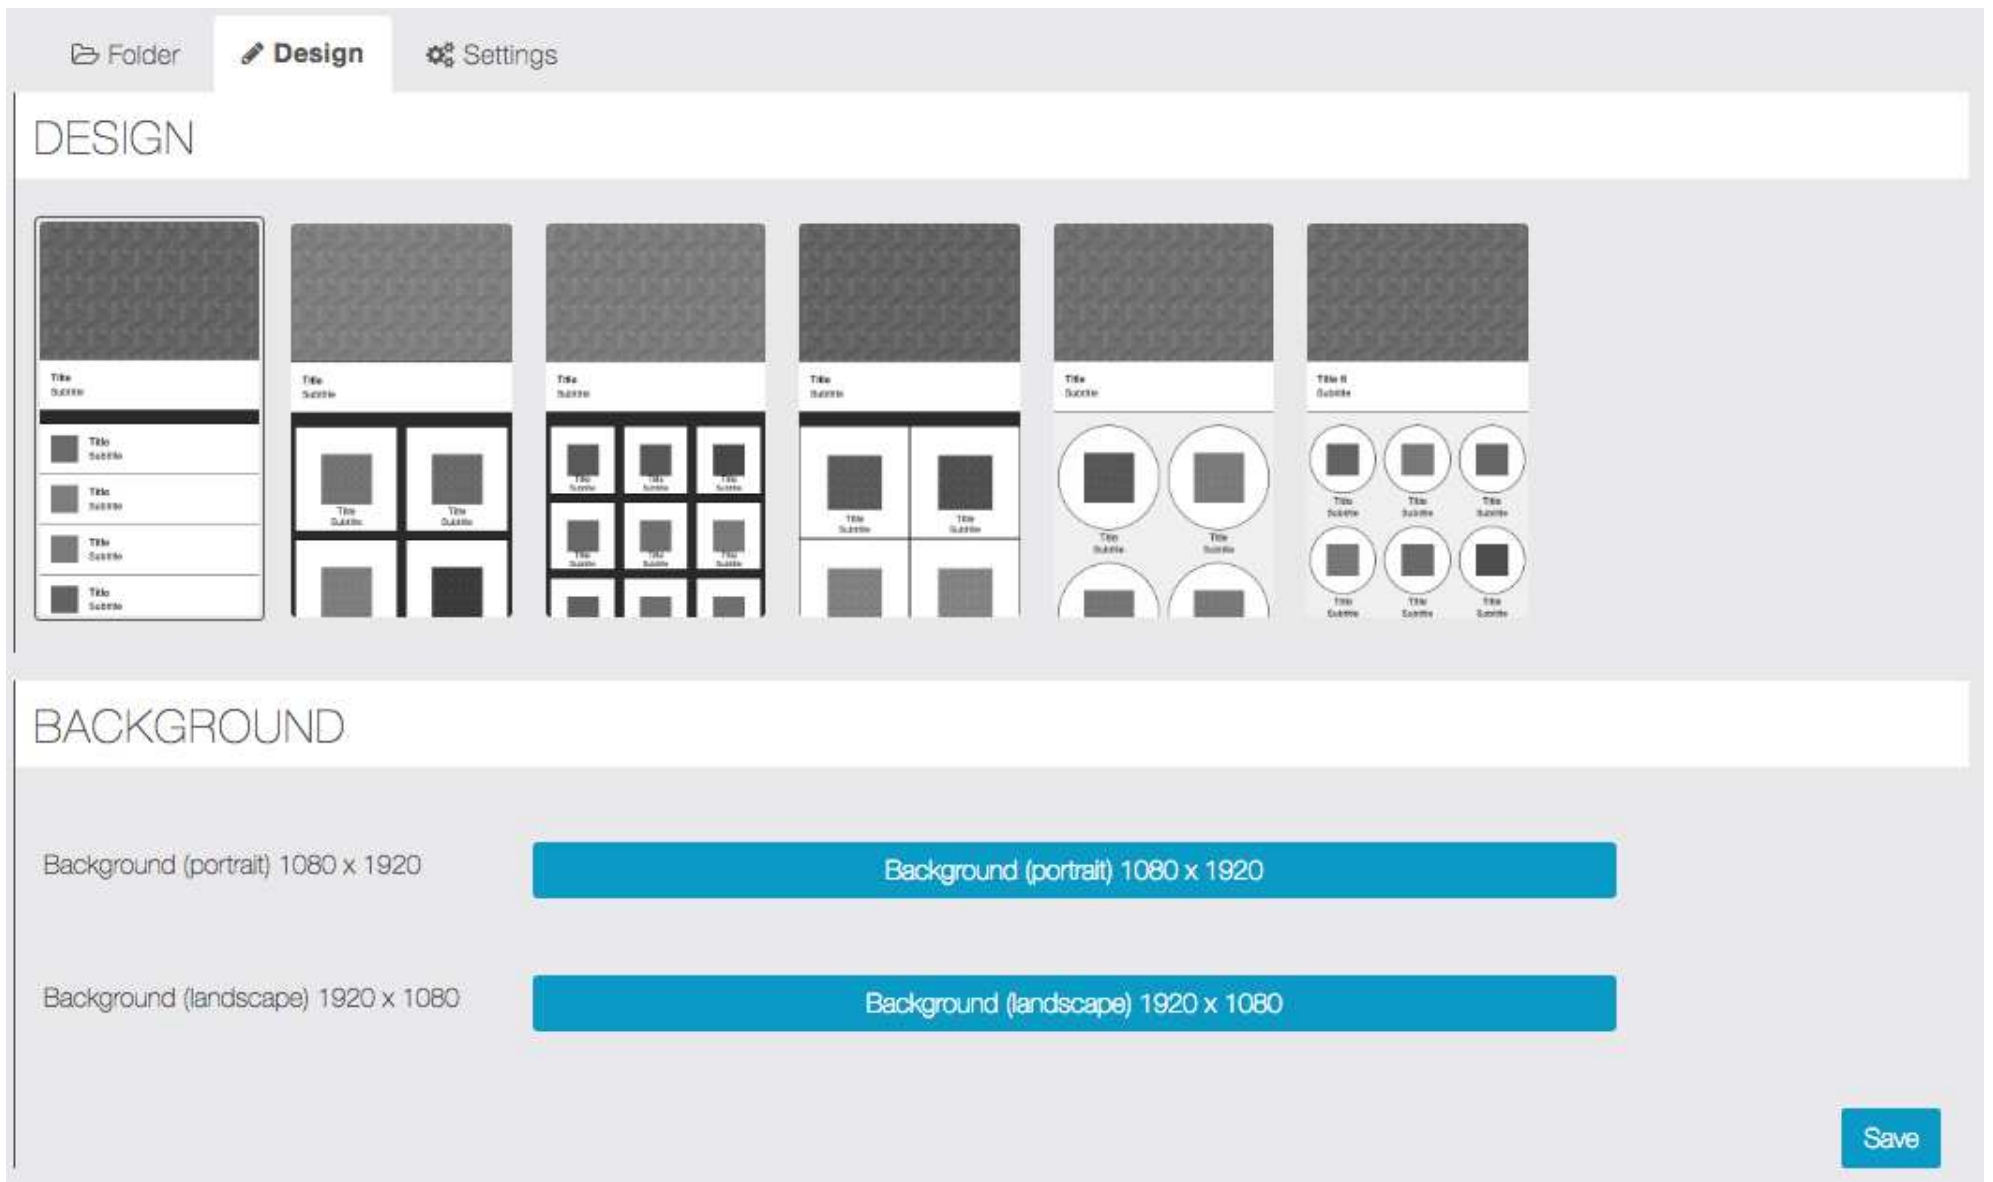

Add feature

Click on a feature to add it to the folder

Here we are. We have added our first feature to a folder. Do the same for each feature you want to add.

Editing your features

You will see that, once you have added a feature to a folder, this feature will not appear anymore in the main feature slider. To manage the features you have added on some folders, you have to open the Folders page. Then select the folder or the subfolder in which the feature you want to manage is.

Click on the feature you want to edit.

To go back to the home of your app, click on this icon 

Removing a feature from a Folder

Once you have moved a feature into a folder, you still have the possibility to remove it from it. To do this click on the cross:

Customize your Folder

You can customize the appearance of the folder and subfolders with the design tab:

In the “Settings” tab, you can add a Search bar, and the “card” design:

Without card design:

With card design: