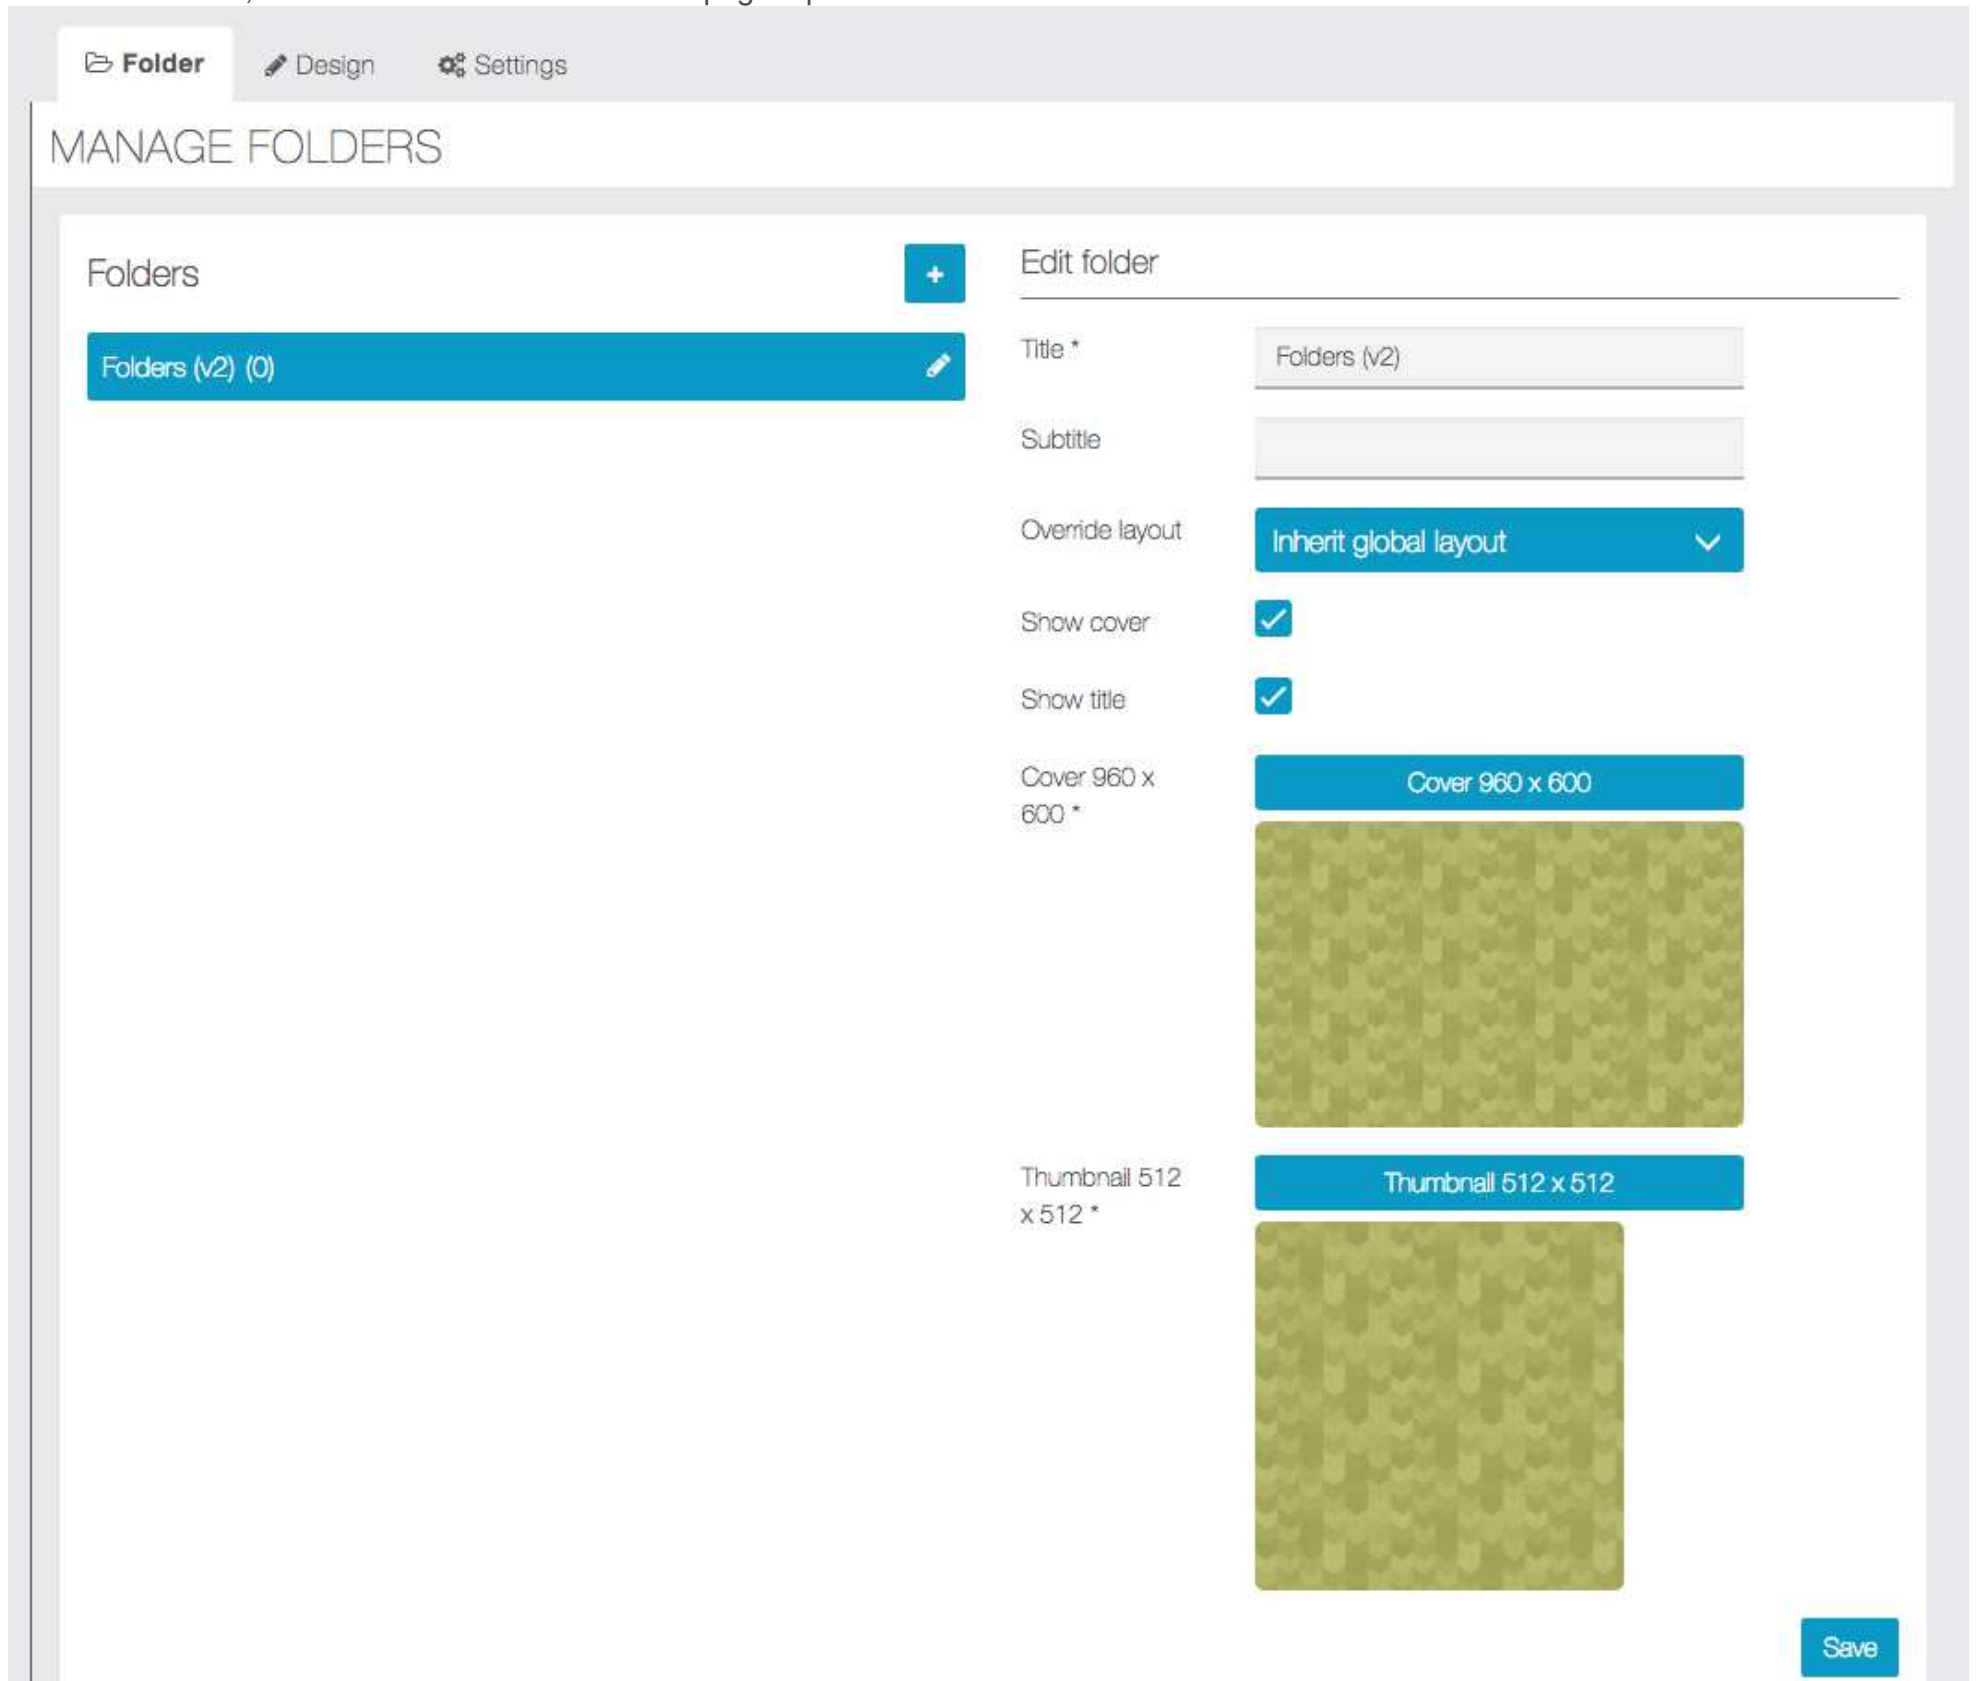

Folders v2

The Folder feature allows to create an arborescence inside your app.

The creation of a Folder

To create a folder, click on  in the “add pages” part:

Give the folder a name and a subtitle.

Override layout: It's a setting useful for the subfolders. You can set a general design on the “design” tab, for all the subfolders, but if you want to use a specific design for a subfolder, you can set it with this setting.

To create a subfolder, you have to click on . If you want to change the name, the subtitle or the cover/thumbnaill image, you only have to click on  and to re-arrange folders simply drag & drop them, you can nest up to 12 levels.

Add features to your Folders

Note: You can ONLY add to your folders the features you have already created.

Adding a feature to one of your folders is very easy. First: select the folder in which you want to add a feature. Then click on the feature you want to add to this folder.